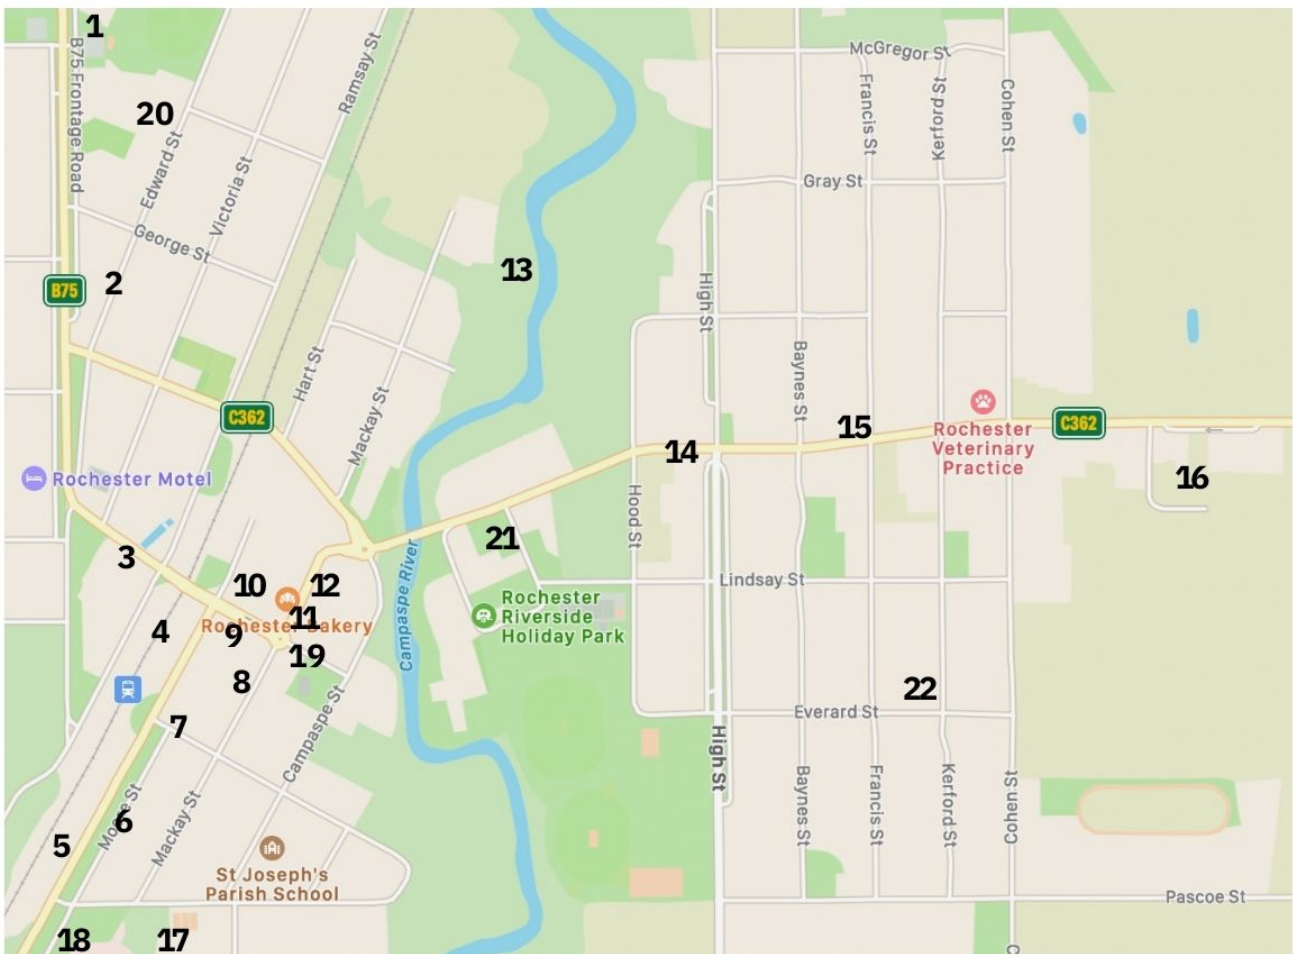

**Number Location**

- 1** West Side of Secondary College
- 2** Around Primary School
- 3** Near Swimming pool
- 4** Silo Area and Back of Bakery
- 5** Rochester Tyres & Nelson Motors
- 6** Mural Park
- 7** Ag Warehouse wall
- 8** Back of Chemist Shop
- 9** Iddles Lane
- 10** Back of IGA
- 11** The Cafe Rochester
- 12** Ellsworth Lane
- 13** River Walk
- 14** High Street area
- 15** Darby's Shed
- 16** Paul Evans Engineering
- 17** Rochester Caravan Park
- 18** Rochester Hospital Grounds
- 19** Criterion Hotel, South wall
- 20** East side of Secondary College
- 21** On shed in Riverside Holiday Park
- 22** Cnr Kerford & Everard Streets

**Artists**

- 1** John Stevens, Jon Lam, Alicia Huddy,
- 2** M Nicholson, J Dempsey +Jenkins, F Wregg+ G Roberts, K Scherlies, S Greentree
- 3** The Silo Art and Damian Cazaly
- 4** Silo art, Jimmy D'Vate & Damian Cazaly
- 5** Wei Luan + Kathleen Watson, Kerry Nicholson x2
- 6** All of the current years murals and first prize winners
- 7** Kirby Sens
- 8** Jon Lam
- 9** The wall mural painted by Tim Bowtell
- 10** Jon Lam
- 11** Look inside. Susan Greentree Mural
- 12** Ellsworth Overton + the first mural in Rochester.
- 13** Karrin Thurston, Steven Spence
- 14** Servo has 2 murals: Steve Monk+Paul Scott, Meg's Place has a Murray Ross mural
- 15** Kerry Nicholson
- 16** Ellsworth Overton, Jarrad Martyn
- 17** 2 Murals by John Stevens
- 18** 4 Murals. Damian Cazaly, Murray Ross & Jill Conway, Ellsworth Overton, K&M Nicholson,
- 19** Steve Monk + Kerryn Finch. Look in Milkshake Lane
- 20** K Scherlies. Kindergarten
- 21** Wendy Scott
- 22** Rebecca Murray and Grahame Wilson.